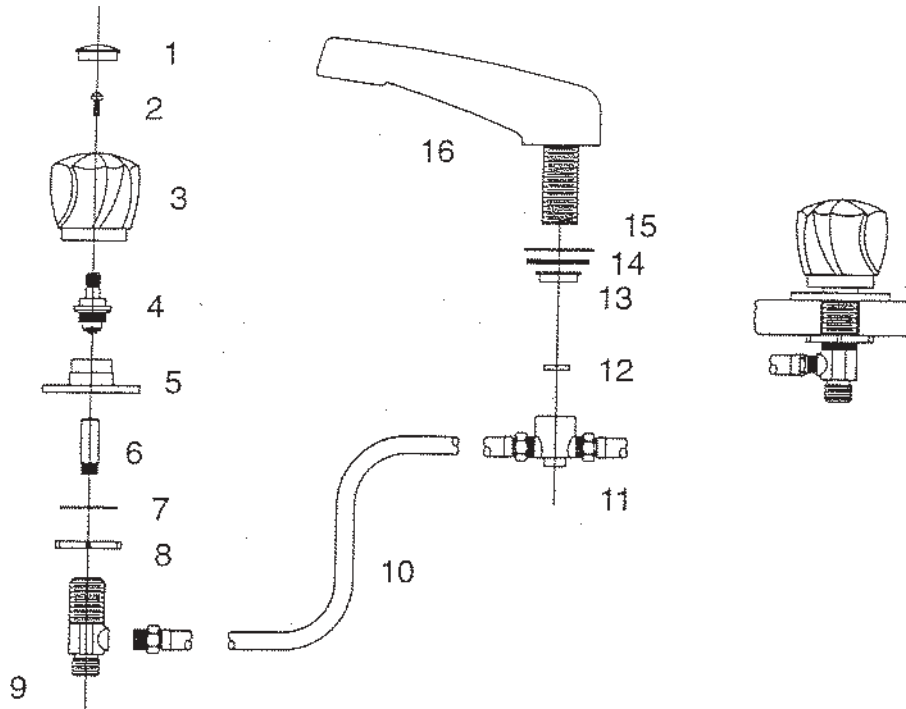

583 Miller Rd.
Avon Lake, OH 44012
440.933.8100 / faucets.com

FAUCETS

MODEL NUMBERS:

38

38-60

PARTS LIST:

1. BUTTON, HOT	38-16H
COLD	38-16C
2. SCREW	40-2H
3. HANDLE	38-9
4. STEM & BONNET	61-5-0
5. FLANGE	38-8C
6. O-RING SEAT	38-1
7. WASHER	38-3
8. LOCKNUT	38-11
9. END VALVE	C38-14-6
(INCLUDES GUTS)	
10. HOSE	38-22
11. TEE	39-1
12. T WASHER	39-1-3
13. LOCKNUT	39-11
14. CROWFOOT WASHER	40-18
15. GASKET	387-3
16. SPOUT	39-7-0